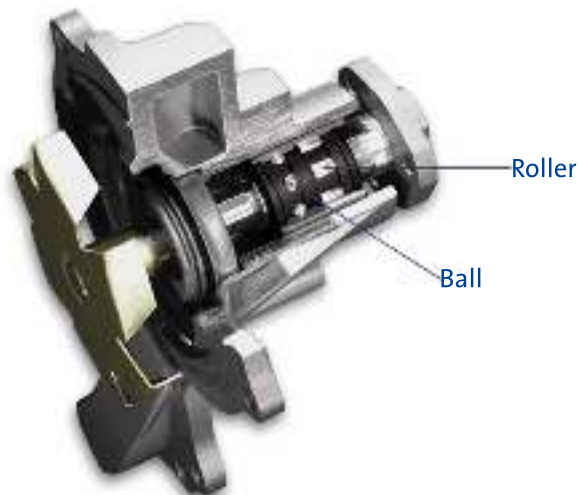

## Water pump

to fit

**Mercedes CDI models C-Class W/S 202, W/S 203  
E-Class W/S 210, V-Class, Vito W 638,  
Sprinter W 901, W 902, W 903, W 904**

as OE

 **Problem**

Short service life due to excessive strain

**Effect**

- Noise from worn bearings
- Coolant leaks

 **Solution**

- Use of quality ball/roller bearings
- Use of efficient gaskets

**Advantage**

Significantly longer service life and no leakage

**MEYLE - Miles in Motion**